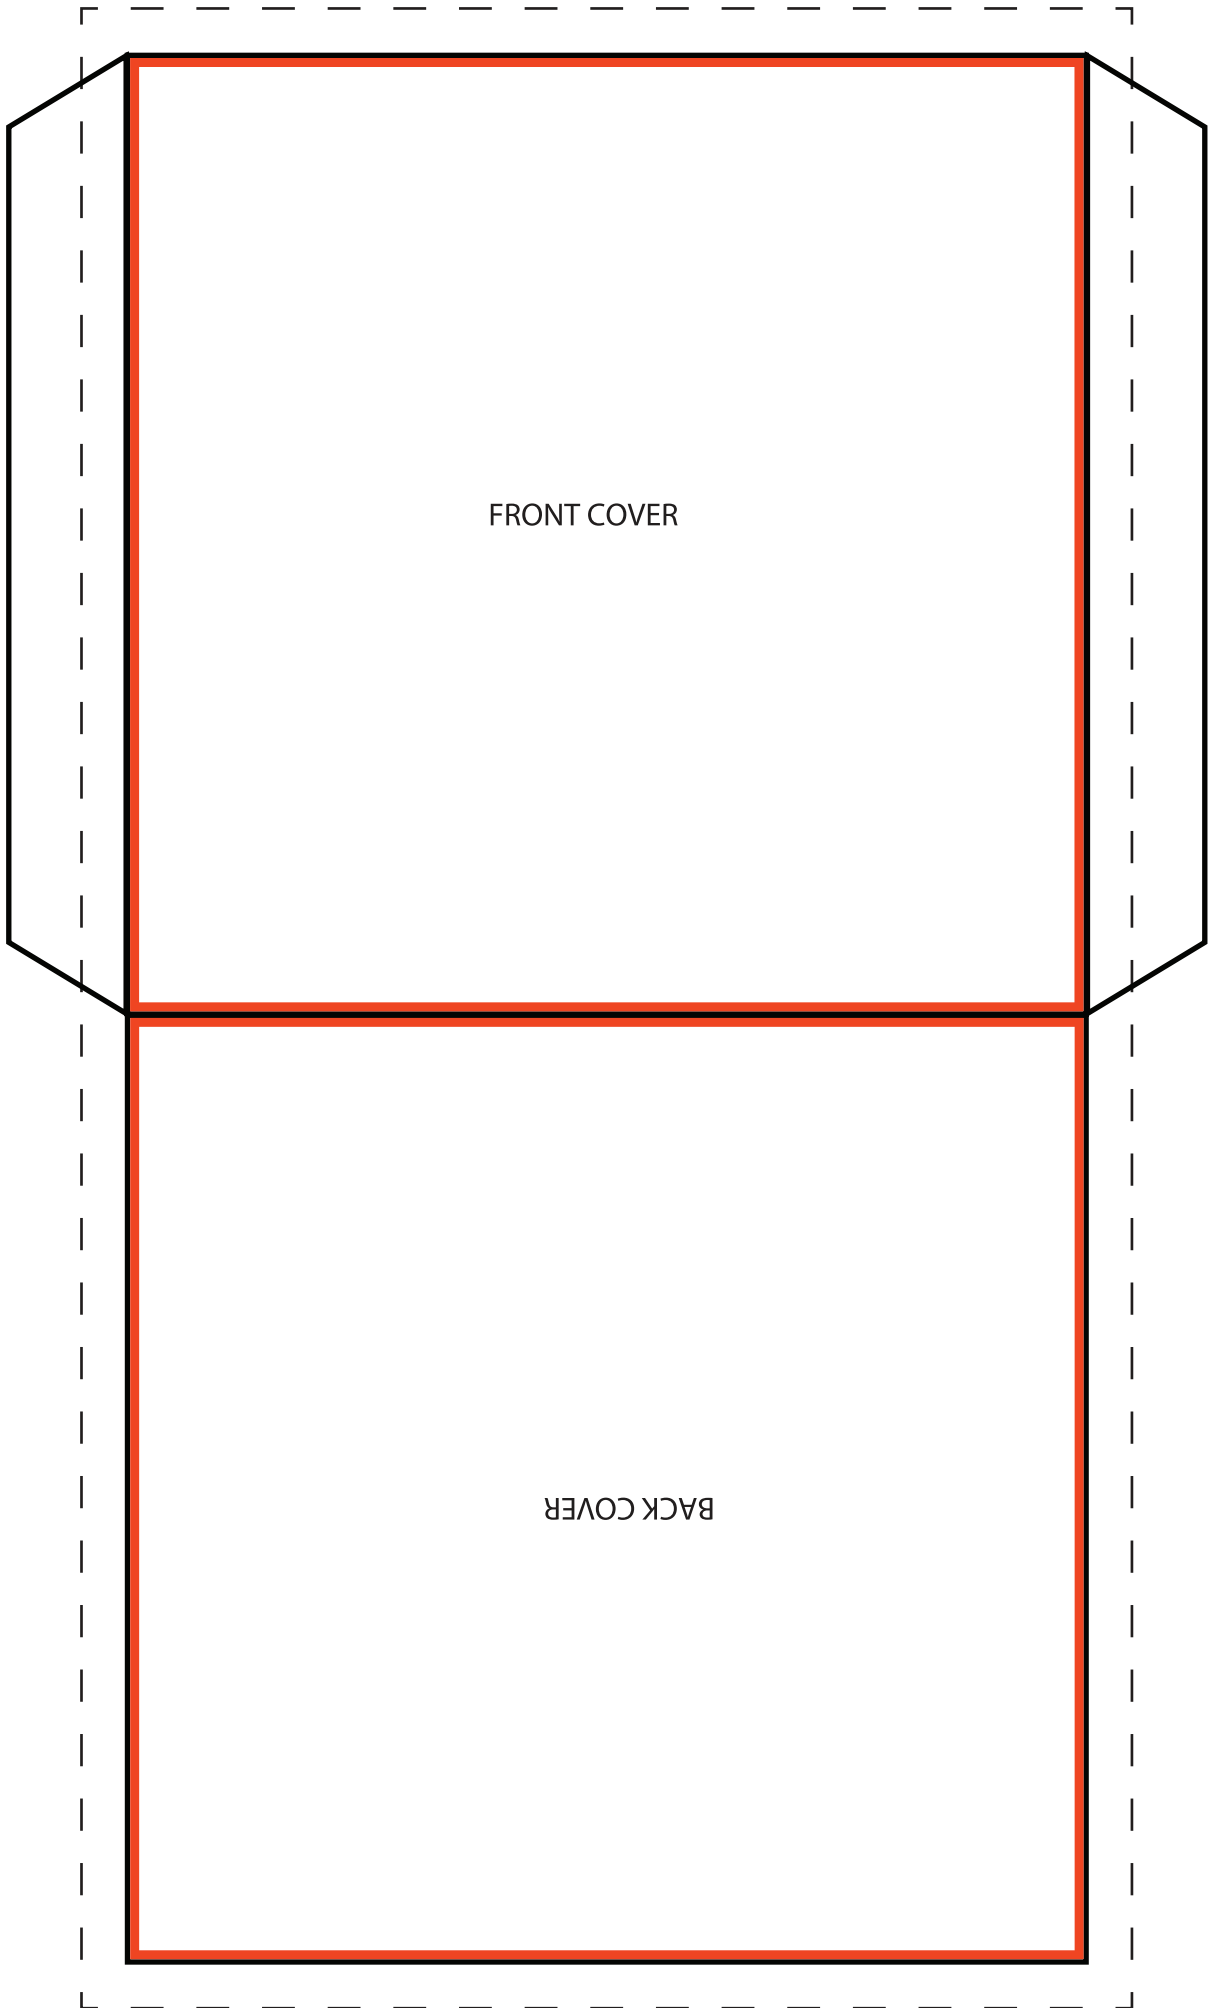

CDDVD Now  
Sleeve Template  
Extend background  
artwork to dotted line  
- No text within red  
area (safety zone)  
-Outline All Text

Do NOT MOVE TEMPLATE or Flatten Artwork